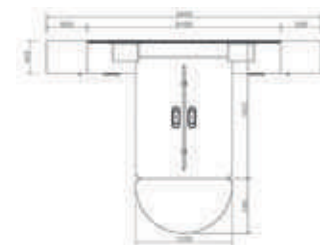

精心的设计，独具匠心。
完美的展示，巧夺天工。
多元化的设计风格体现了潮流的动态，时代的前进。
The delicate design bears the uniqueness.
The perfect display shows the excellence.
The design includes many aspects of style, and embodies the direction of the stream of fashion, the direction of the time.