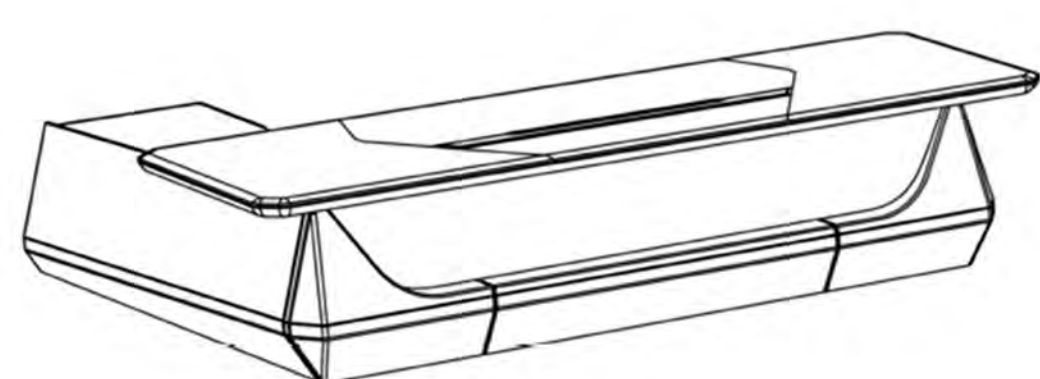

## PRODUCT DETAIL

With our professional team, delicate and techniques, we will surely provide you with an office environment that is of lofty and elegant quality. Art is slowly subliming in the process of thinking, divorced from the restraint of form and color. The simple and elegant streamline shape, luxurious leather, exquisite inlay, which is the elegance form and eternal beauty of "PALO ALTO, AMERICA". You can feel the consistent high quality and noble taste in the "CHAIRMAN" office culture. The unique design concept will break through your interpretation and boundary of art and life.

# CHAIRMAN SERIES

名称 NAME : 班台  
型号 MODEL : CM-001  
规格 SIZE : 3200(w)\*2660(D)\*750(H)mm

名称 NAME : 会议台  
型号 MODEL : CM-002  
规格 SIZE : 4800(w)\*1600(D)\*750(H)mm

名称 NAME : 文件柜  
型号 MODEL : CM-003  
规格 SIZE : 3800(w)\*485(D)\*1900(H)mm