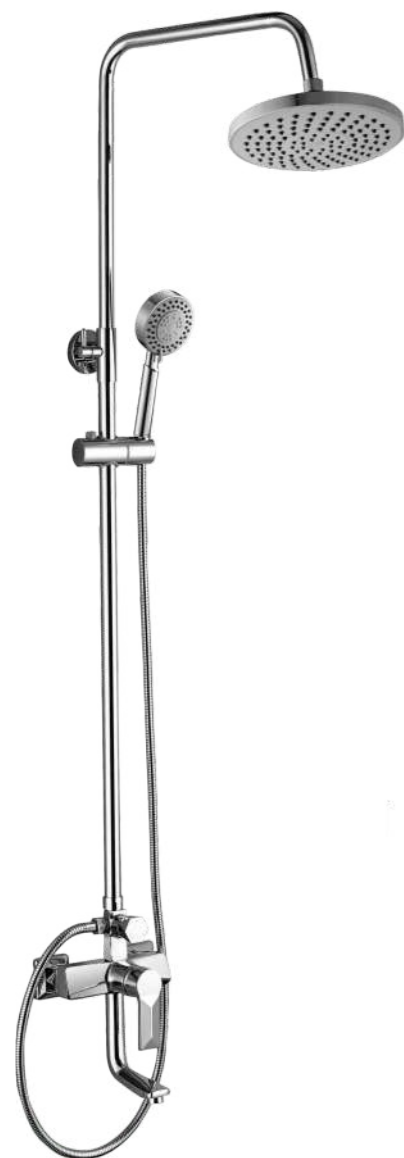

J-50033  
Single lever bath & shower mixer

J-50036  
Single lever wall-mounted kitchen mixer

J-50040  
Single lever shower set

J-50041  
Single lever single hole basin mixer

J-50042  
Single lever single hole basin mixer

J-50045  
Single lever vertical sink mixer

J-50044  
Single lever shower mixer

J-50043  
Single lever bath & shower mixer

J-50046  
Single lever wall-mounted kitchen mixer

SERIES 50050

J-50050  
Single lever shower set

J-50056  
Single lever wall-mounted kitchen mixer

J-50055-1  
Single lever vertical sink mixer

J-50059  
Single lever bidet mixer

J-50051  
Single lever single hole basin mixer

A-50055  
Single lever vertical sink mixer

J-50060  
Single lever shower set

J-50061  
Single lever single hole basin mixer

J-50062  
Single lever single hole basin mixer

J-50065  
Single lever vertical sink mixer

J-50064  
Single lever shower mixer