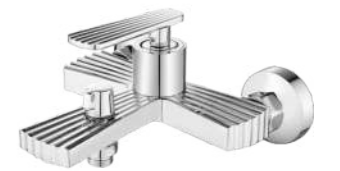

J-50102  
Single lever single hole basin mixer

J-50105  
Single lever vertical sink mixer

**J-50110**  
Single lever shower set

**J-50111**  
Single lever single hole basin mixer

**J-50112**  
Single lever single hole basin mixer