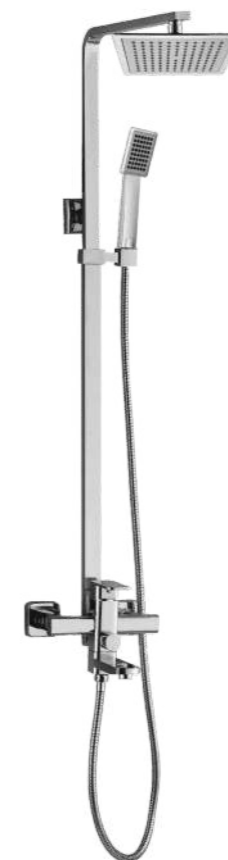

J-50084  
Single lever shower mixer

J-50083  
Single lever bath & shower mixer

J-50085  
Single lever vertical sink mixer

J-50085-1  
Single lever vertical sink mixer

SERIES 50090

J-50094  
Single lever shower mixer

J-50090  
Single lever shower set

J-50091  
Single lever single hole basin mixer

J-50093  
Single lever bath & shower mixer

J-50100-1  
Single lever shower set

J-50100  
Single lever shower set

J-50101  
Single lever single hole basin mixer

J-50102  
Single lever single hole basin mixer

J-50105  
Single lever vertical sink mixer

**J-50110**  
Single lever shower set

**J-50111**  
Single lever single hole basin mixer

**J-50112**  
Single lever single hole basin mixer