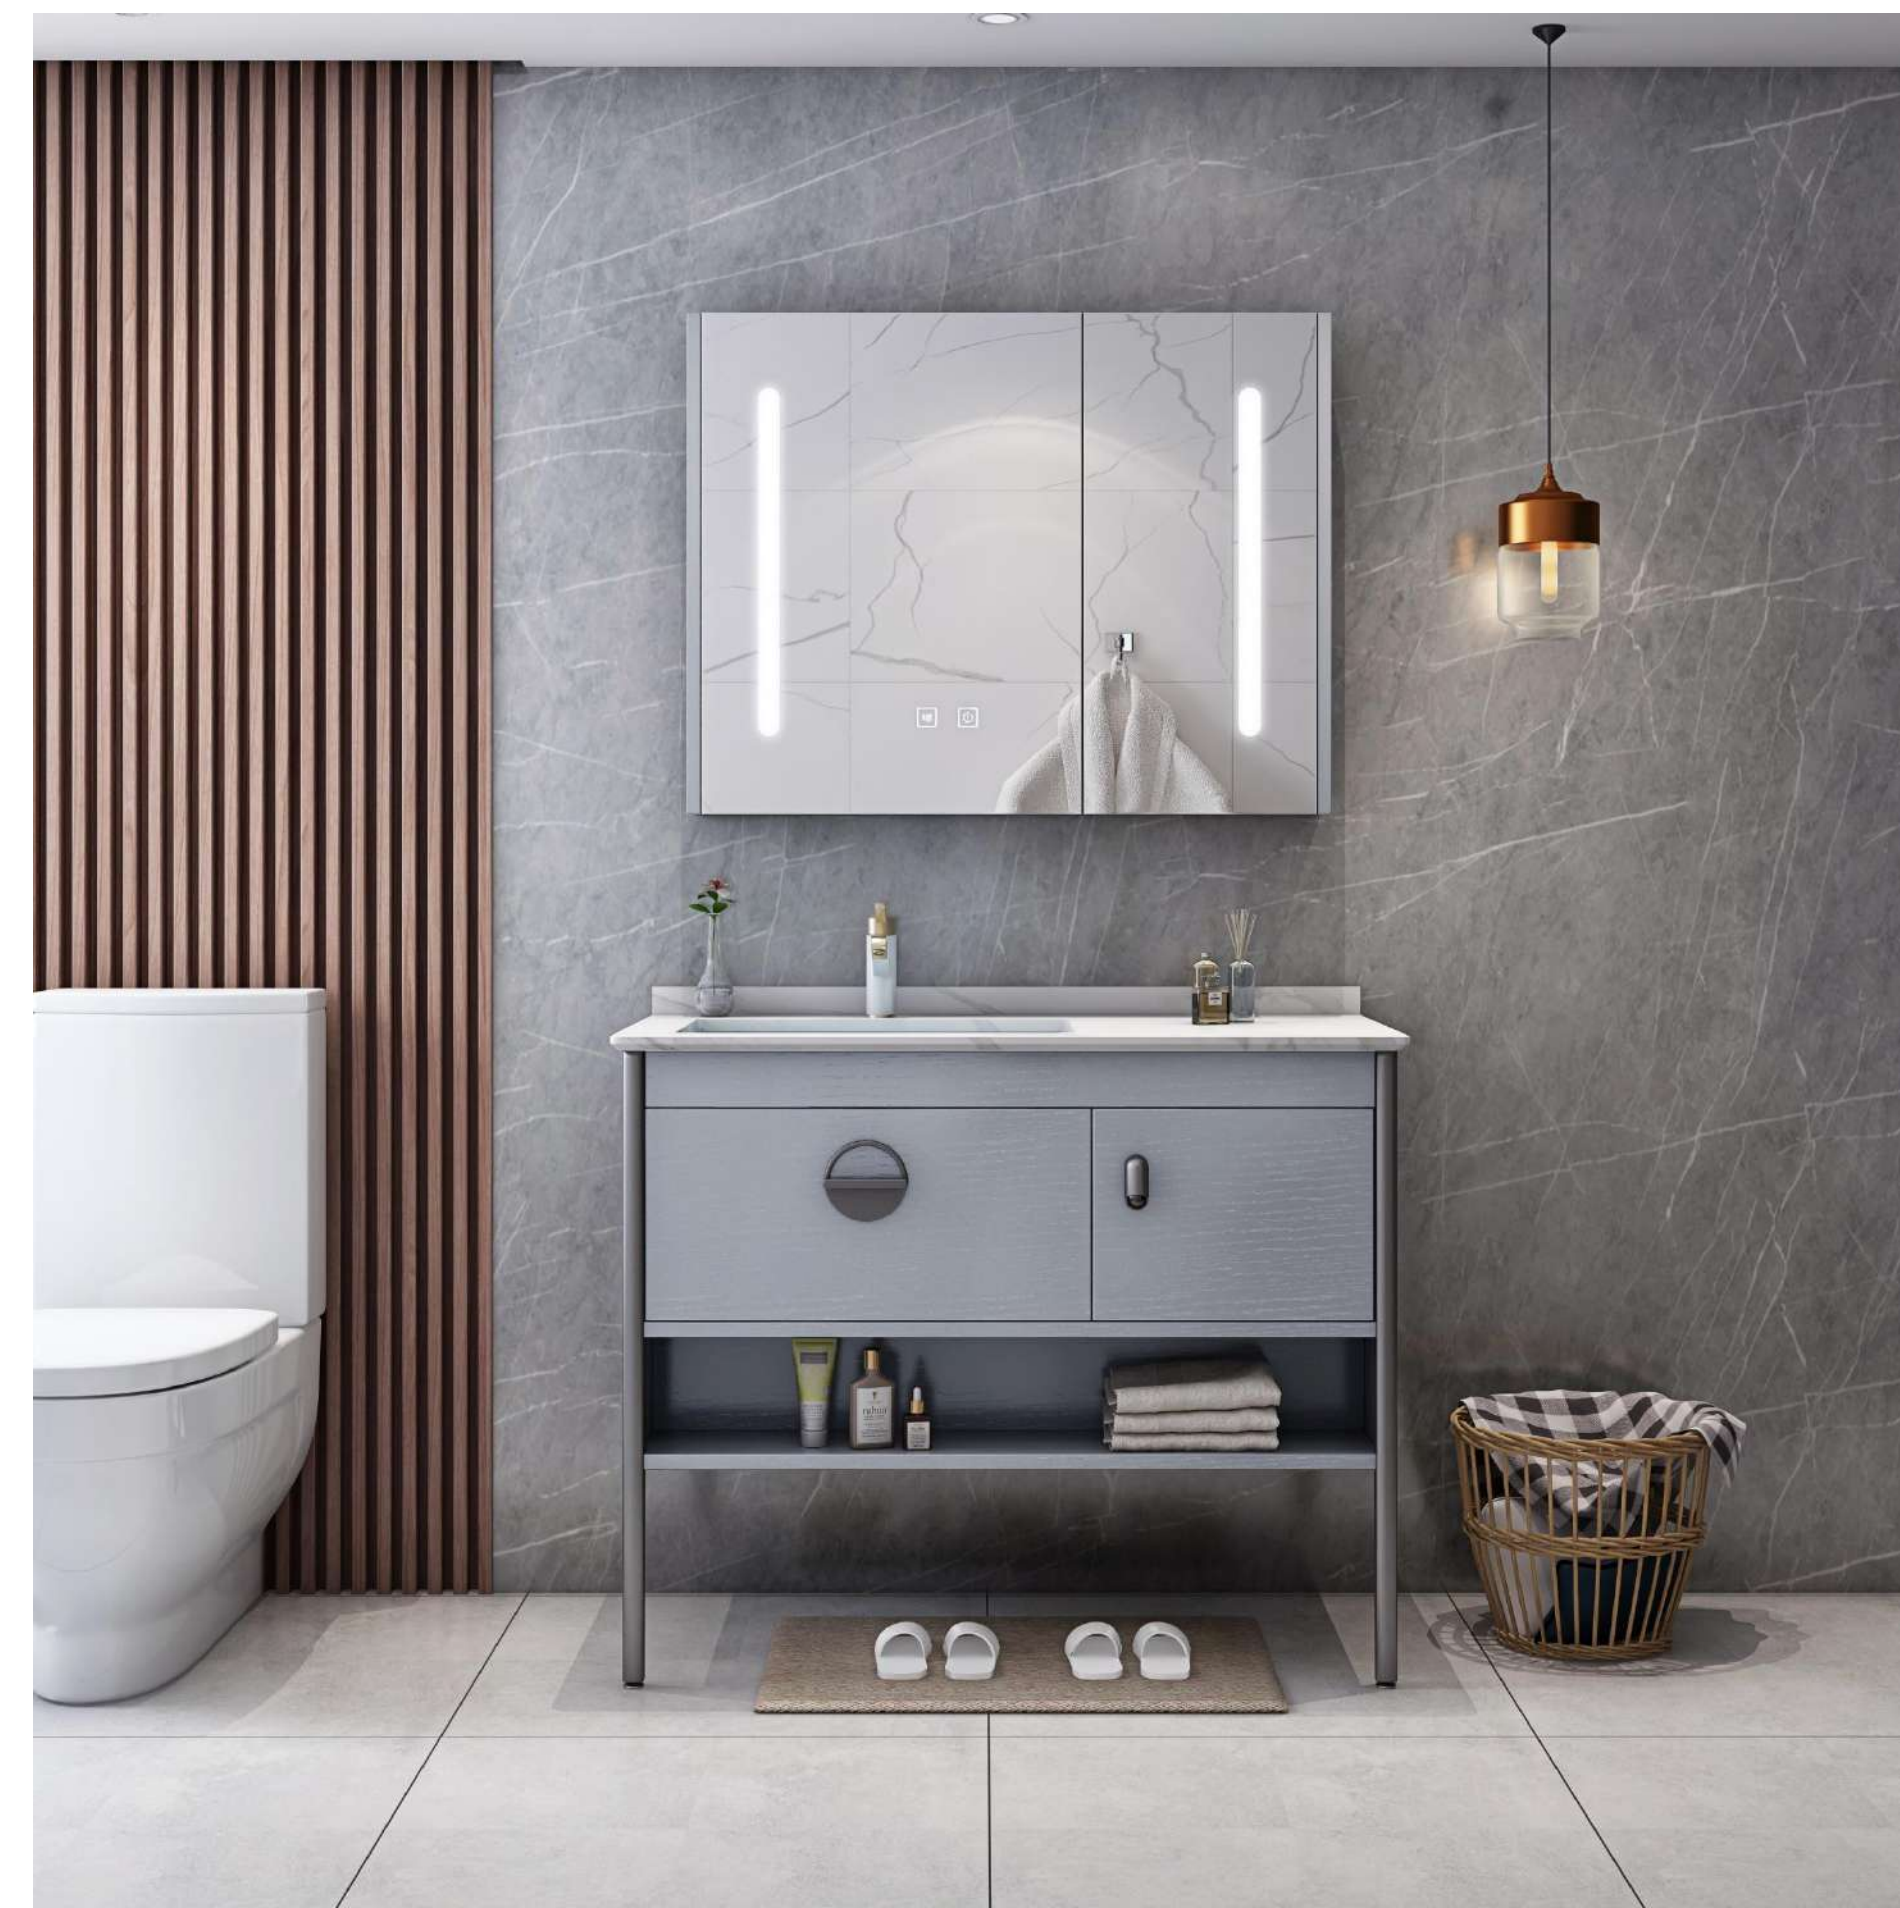

T-208 ★★★★★

主柜 Cabinet:	镜柜 Mirror cabinet:
80: 800x500x830mm	770x140x700mm
90: 900x500x830mm	900x140x700mm
100: 1000x500x830mm	900x140x700mm

颜色Color: 北极灰
台面Marble: 岩板