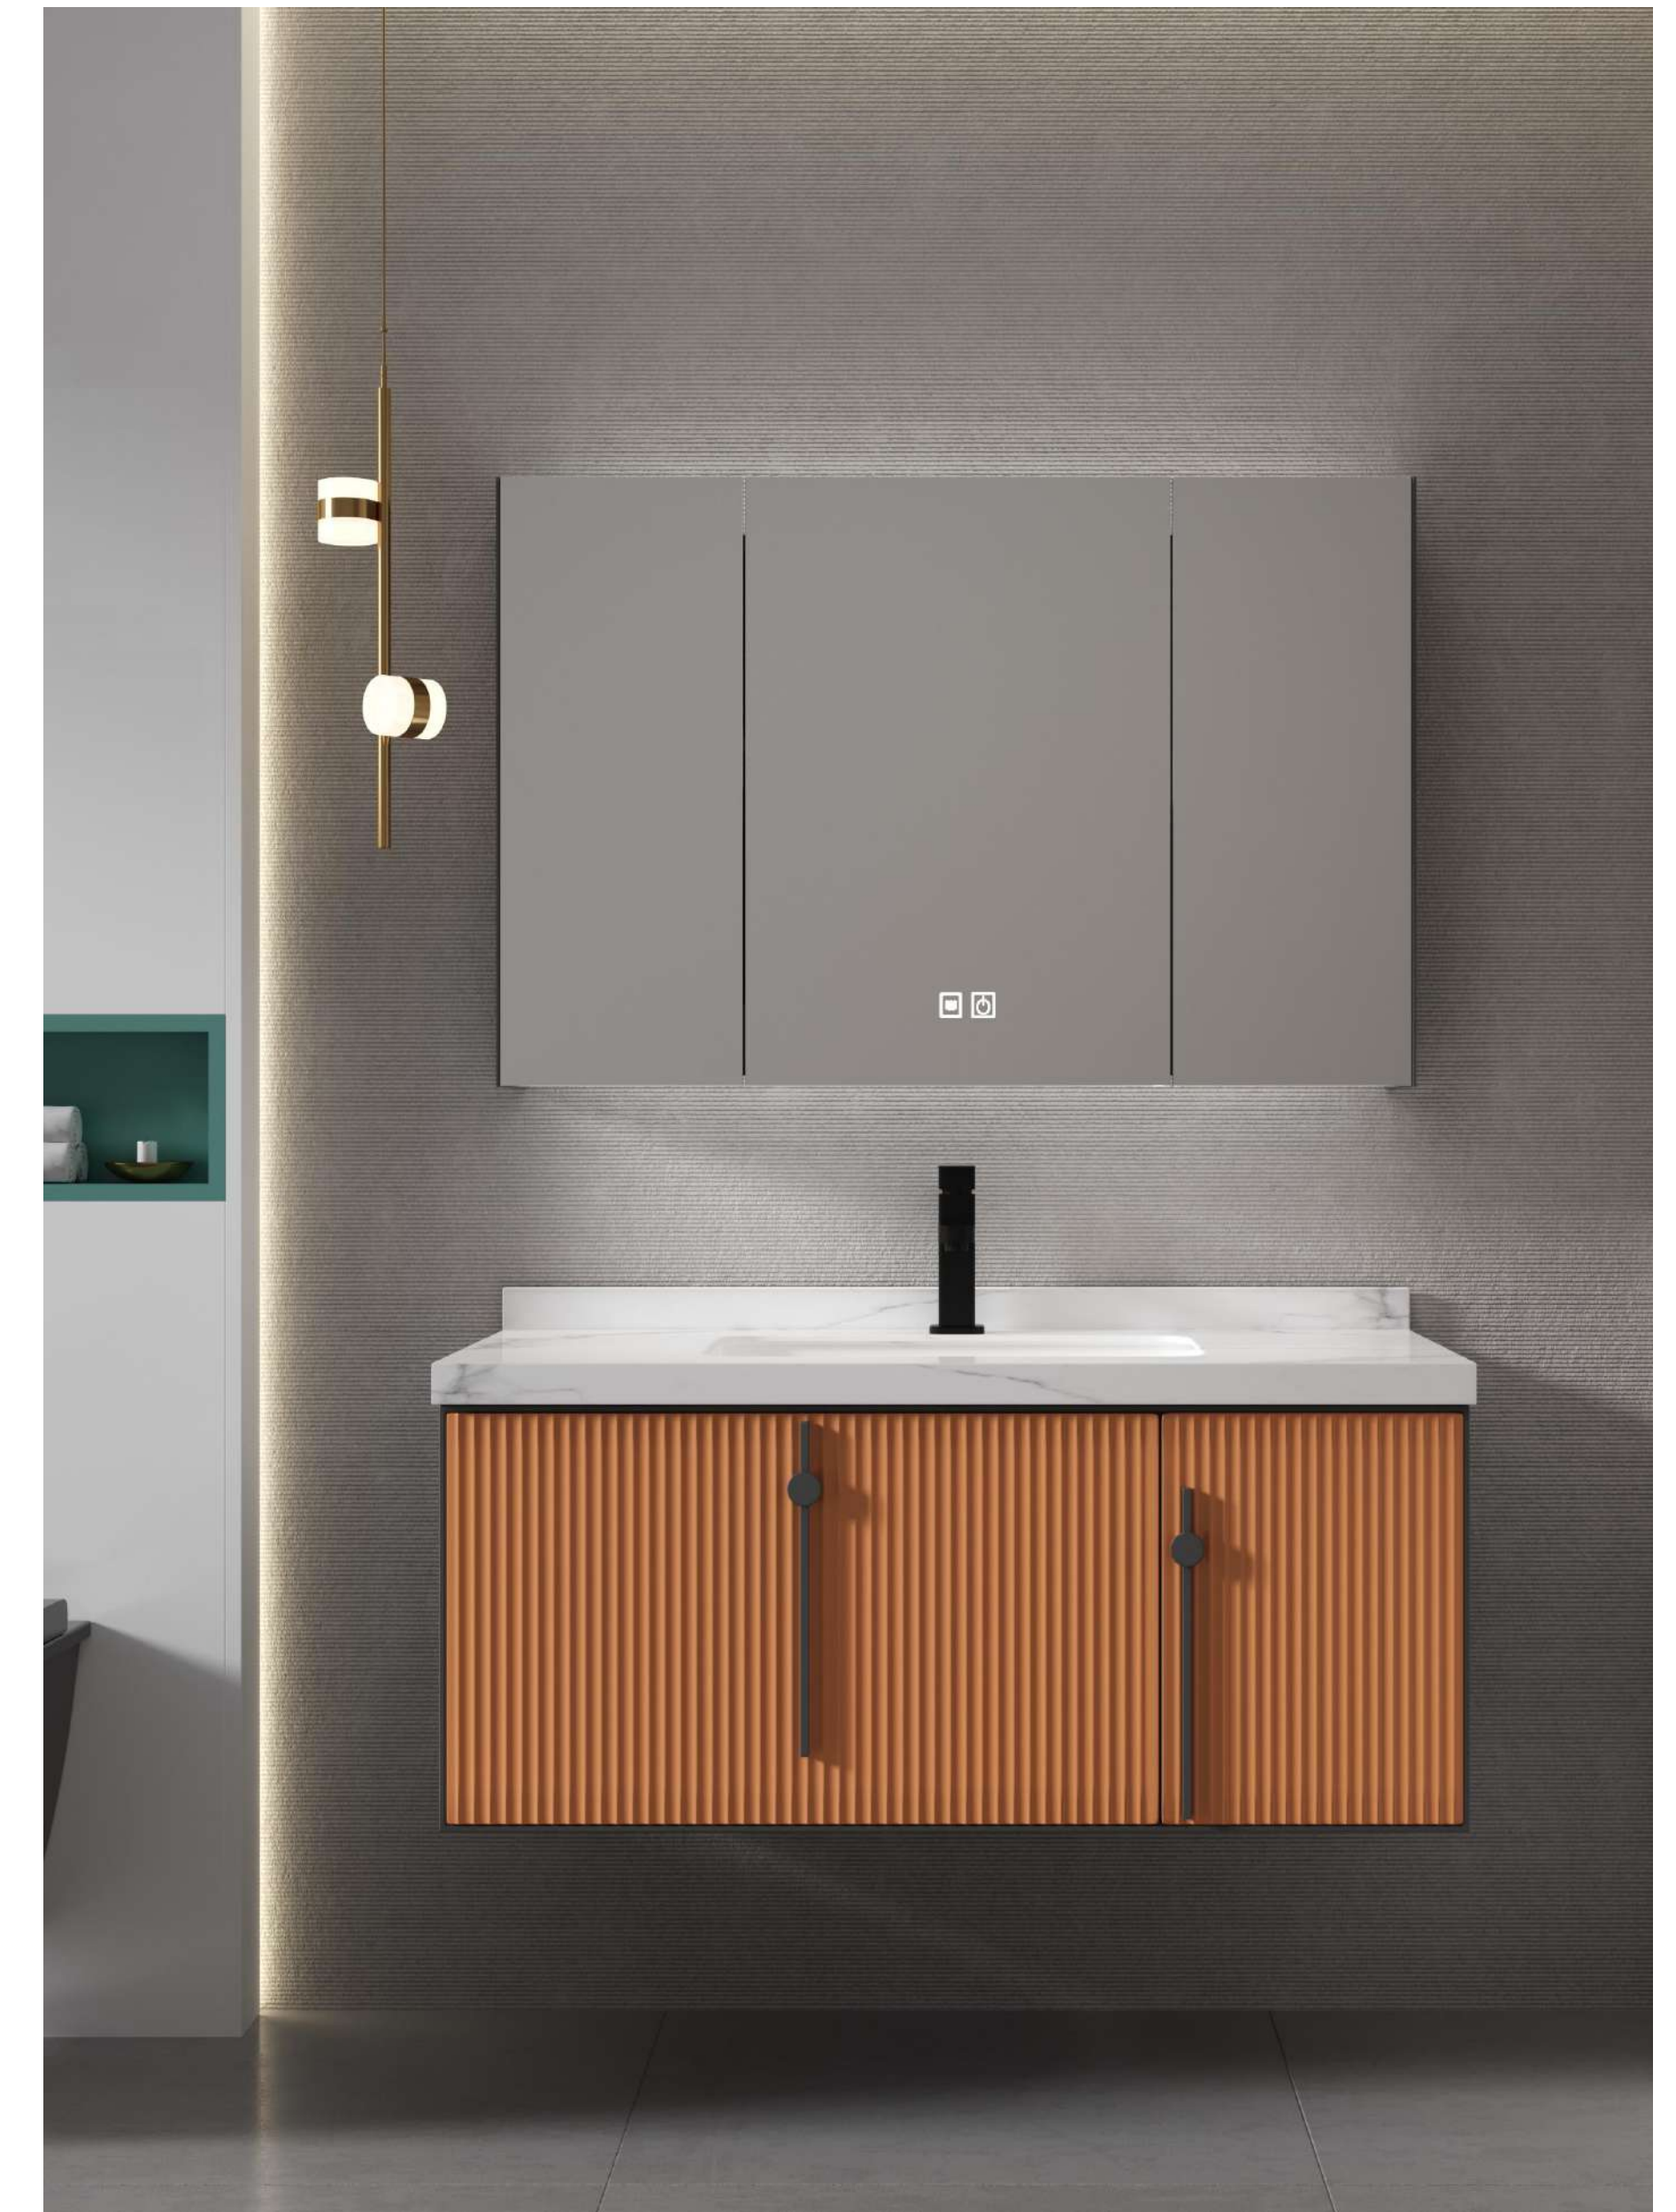

CONSTANT QUALITY  
GRADE SPECIAL

**T331 ★★★★★**

主柜 Cabinet:	镜柜 Mirror cabinet:
80: 800x550x480mm	800x140x900mm
100: 1000x550x480mm	1000x140x900mm

颜色Color:浅绿 (颜色任选)

台面Marble:陶瓷优等品、人造石、天然大理石 (任选)

& 浅绿色

& 深灰色

& 橙色