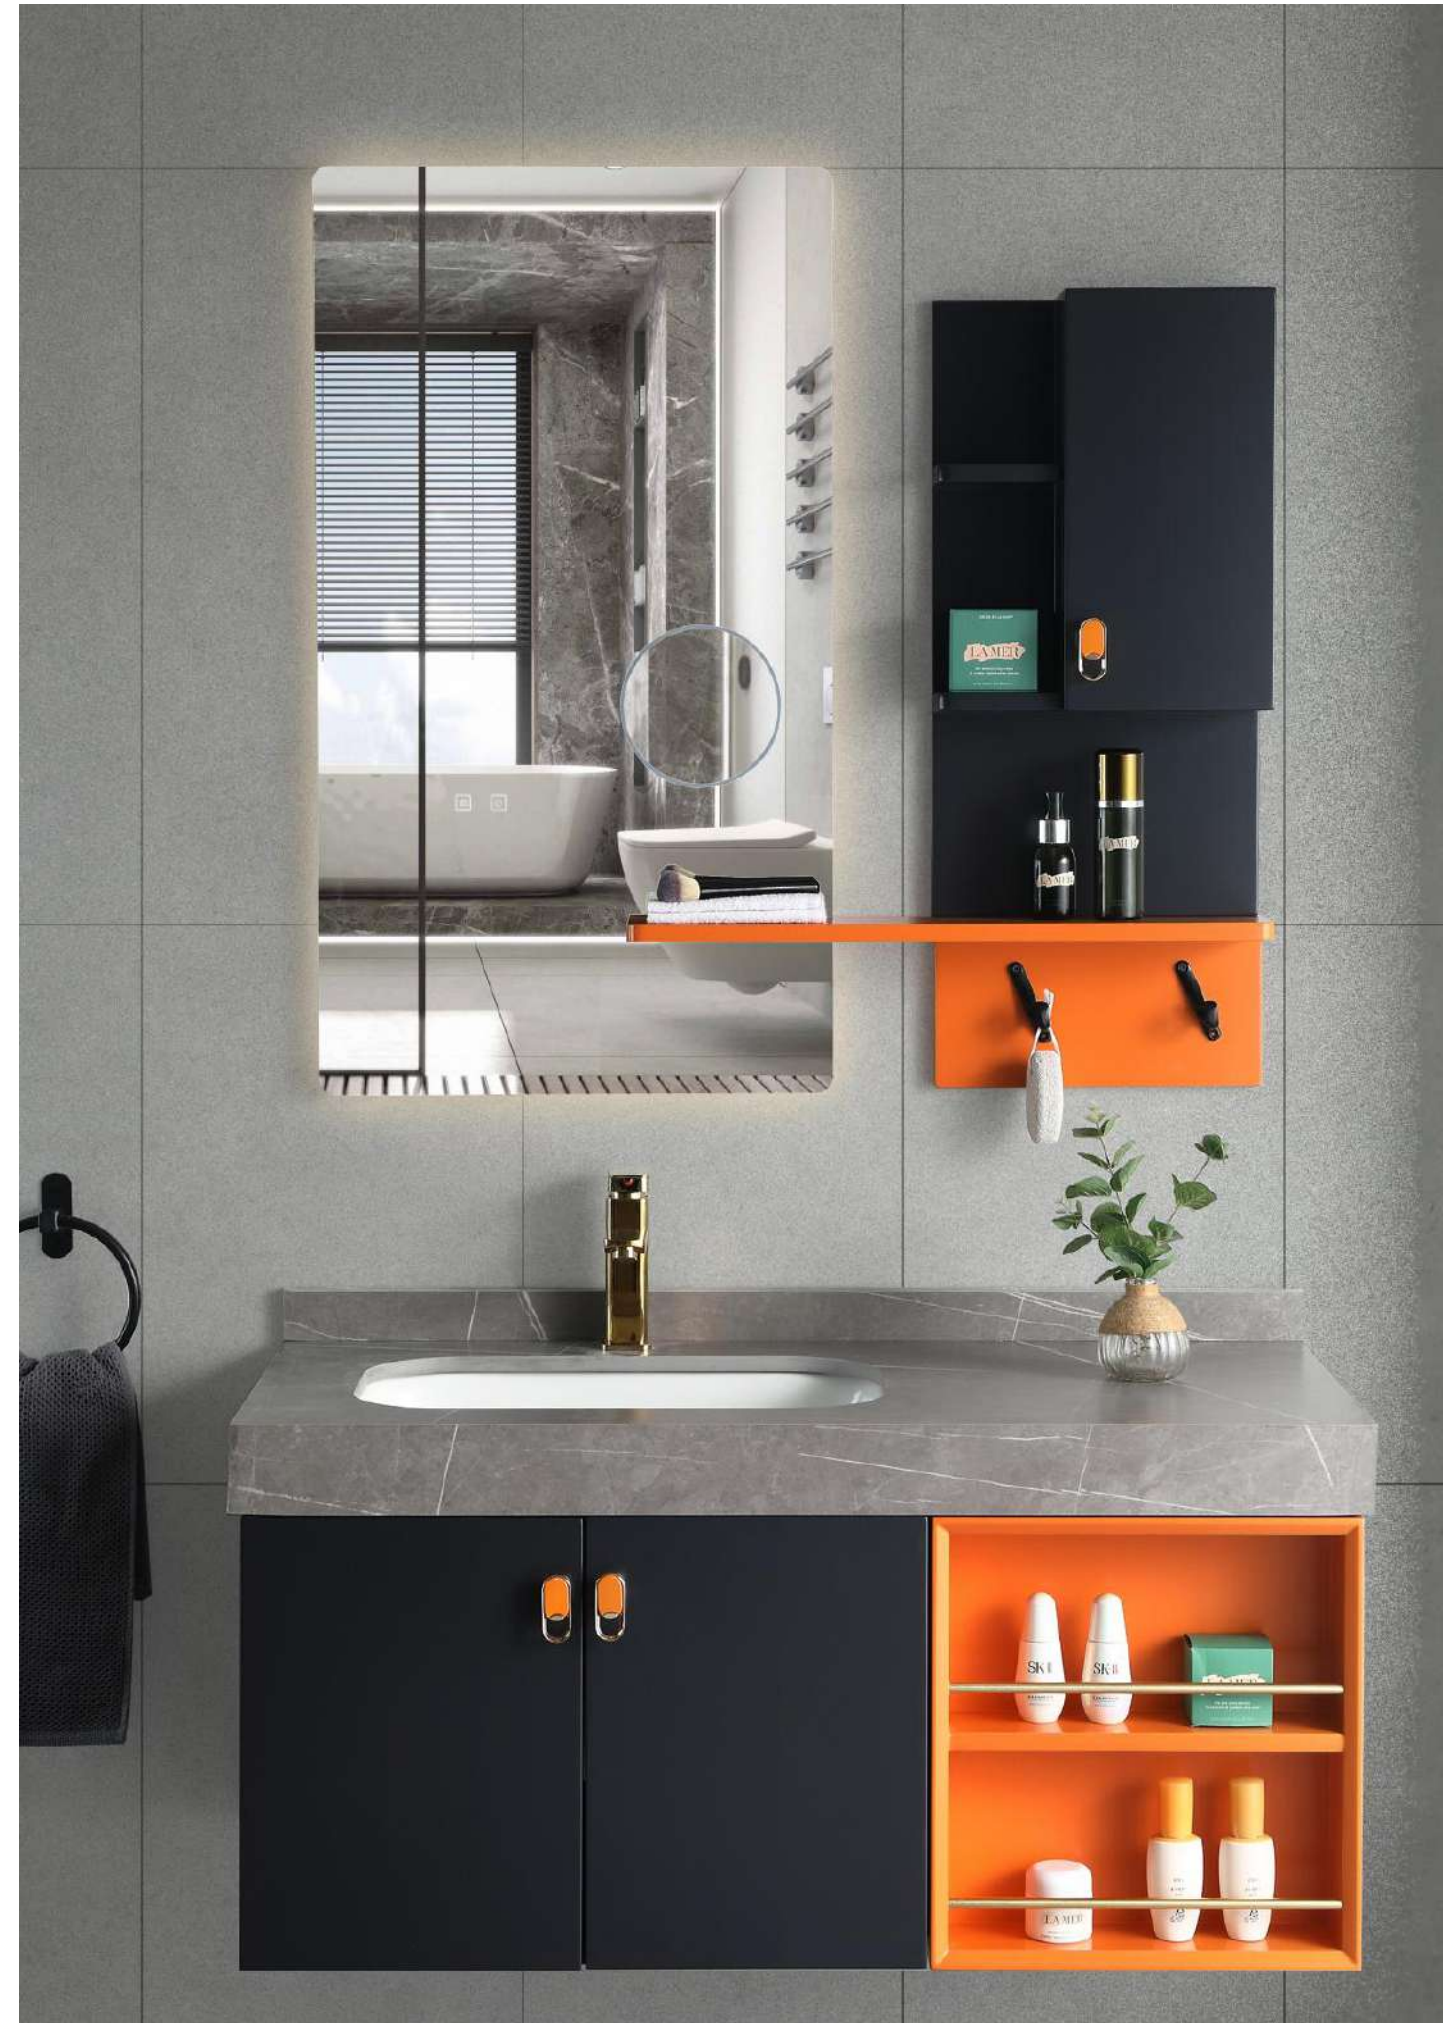

**T326 ★★★★★**

主柜 Cabinet:	镜柜 Mirror cabinet:
1000x500x510mm	950x160x900mm
1200x500x510mm	1150x160x900mm

台面 Marble: 陶瓷优等品、人造石、天然大理石、岩板（任选）

The role of a bathroom has transcended from merely a place to get clean, to a sanctuary a refuge for one's soul. We work hard, so we take better care of ourselves in return.