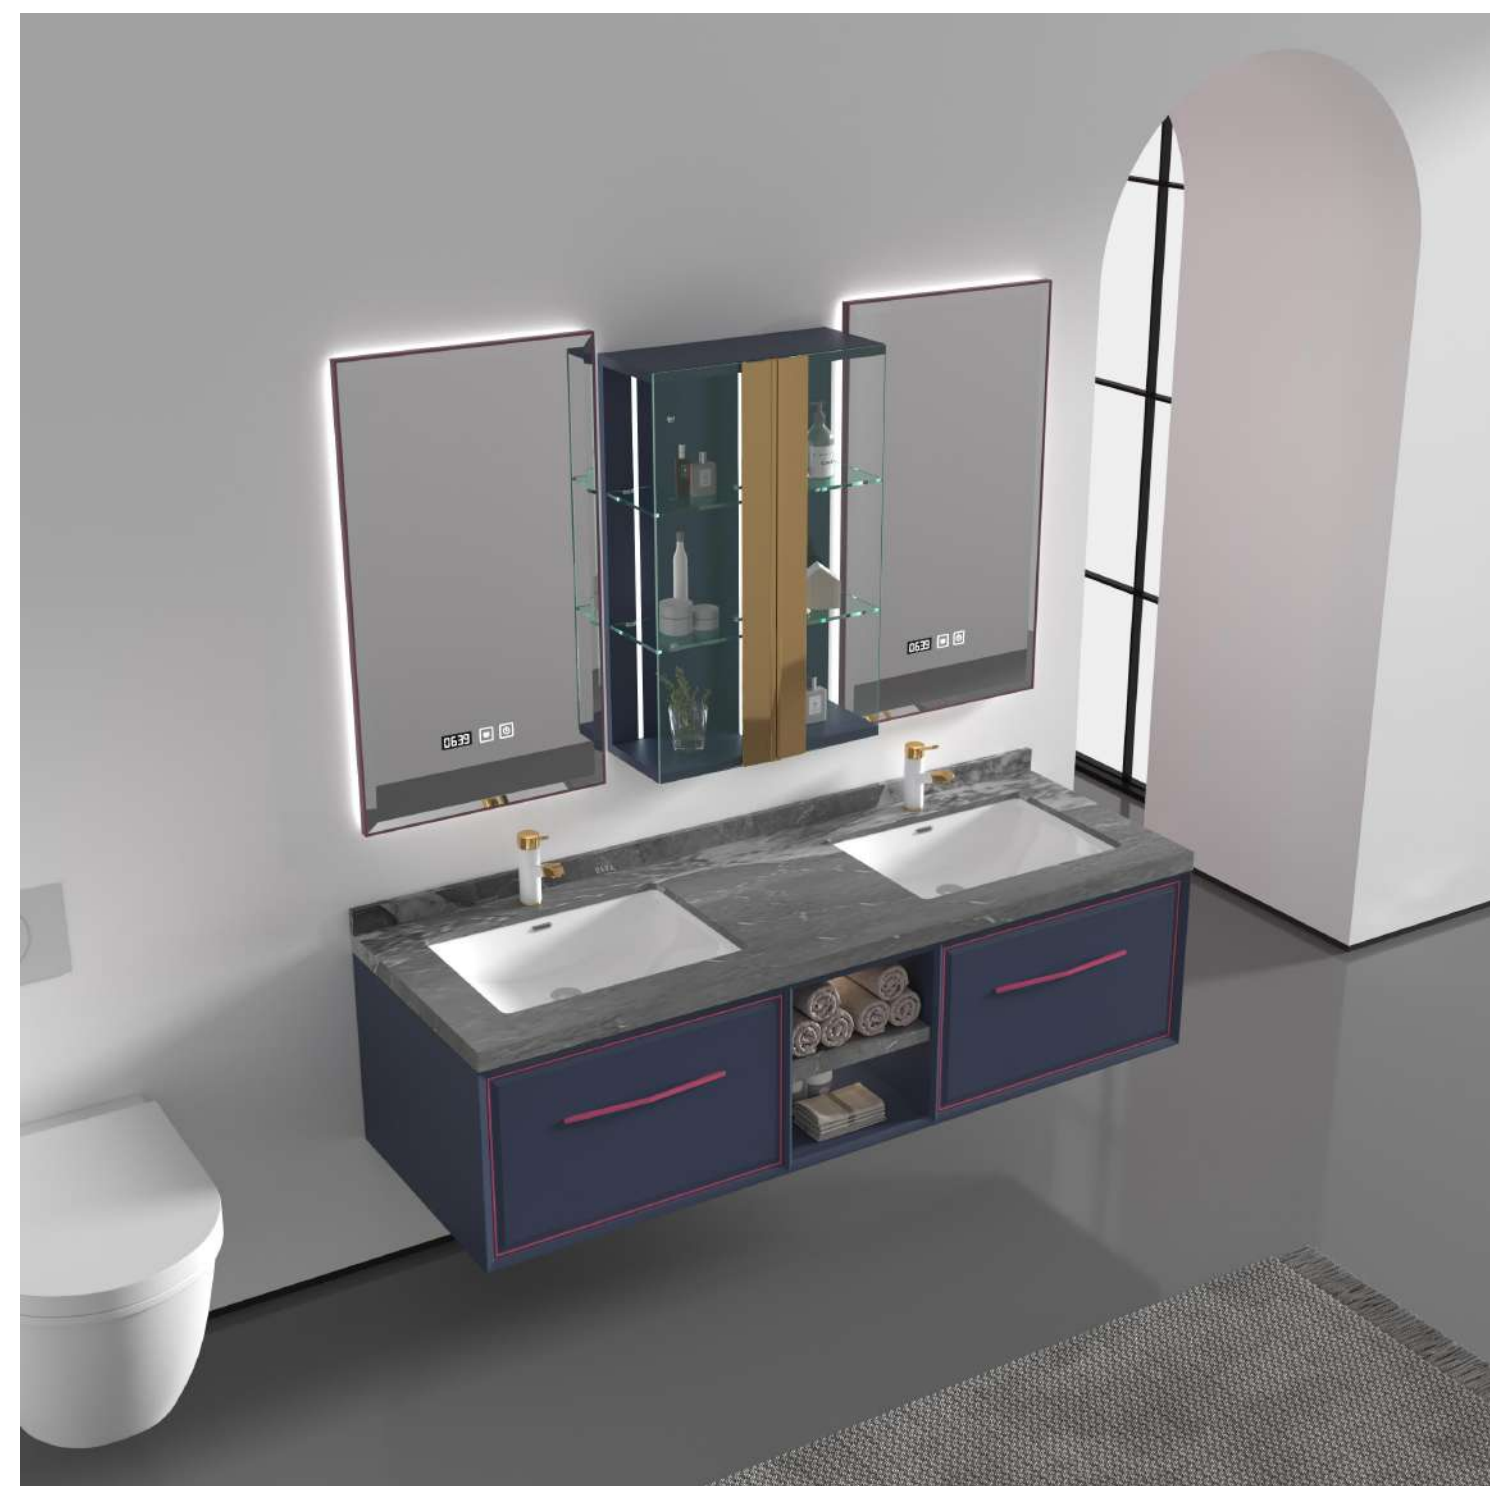

*120CM

*160CM