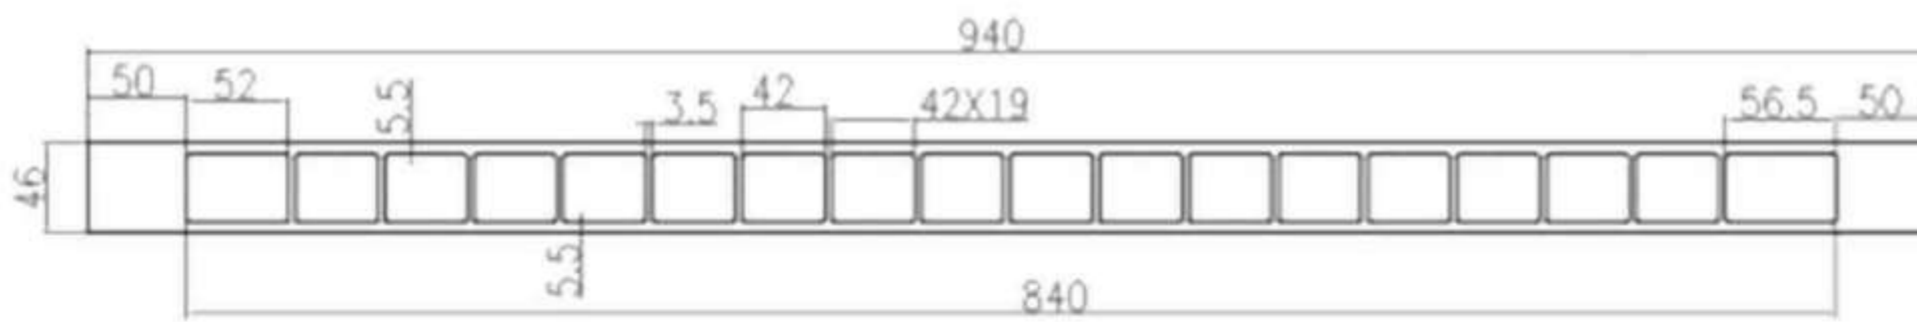

STD 3

WPC DOOR PANEL

WPC-740

WPC-840

WPC-940

WPC-640

WPC-1000

WPC-80035